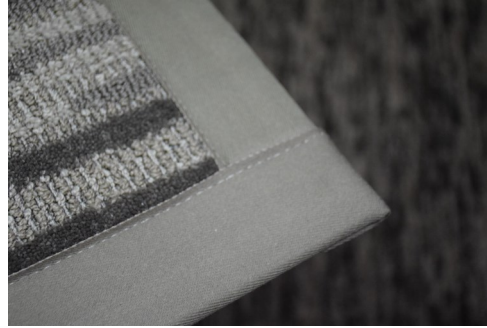

# AREA RUG EDGING OPTIONS

**POLYESTER BOUND**

**YARN SERGED**

**3" COTTON FOLDED CORNERS**

**5" COTTON FOLDED CORNERS**

**5" MITERED CORNERS**

**5" FAUX LEATHER MITERED CORNERS**

**HIDDEN EDGE**